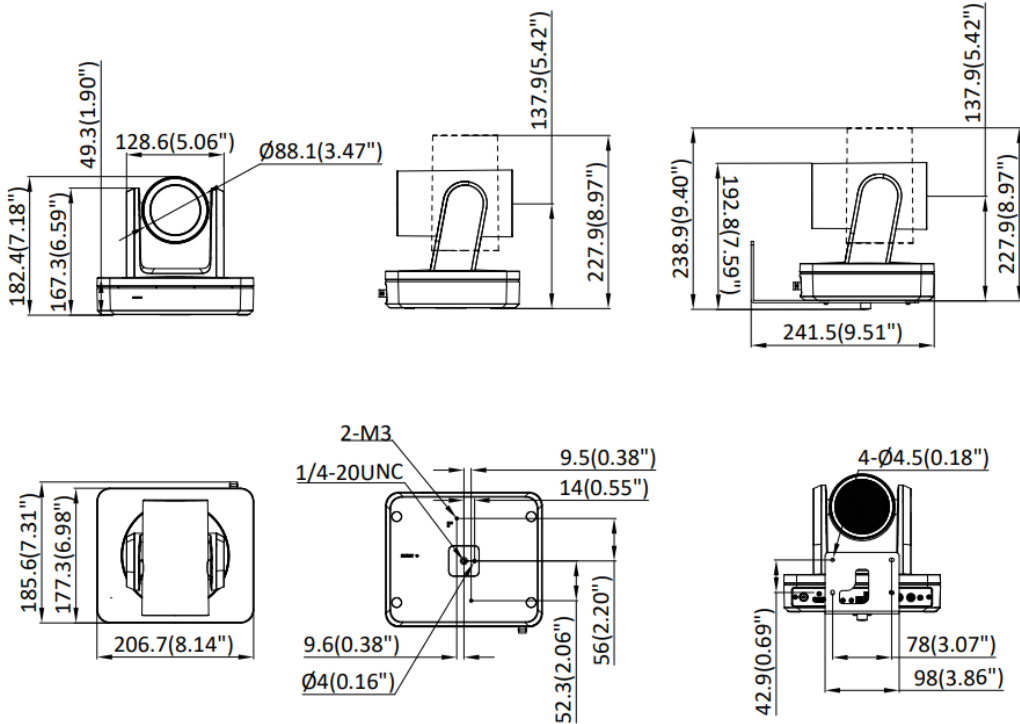

HD Interface	1 HDMI port (audio and video transmission), supports HDMI 1.4 protocol 1 3G-SDI port (audio and video transmission), supports SMPTE 424M protocol
Ethernet Interface	1 RJ45 10 M/100 M/1000 M self-adaptive Ethernet port
Audio	1 input (line in), 3.5 mm three-segment TRS interface 1 output (line out), 3.5 mm three-segment TRS interface
Communication Interface	1 RS-232 IN port, 1 RS-232 OUT port, supports VISCA protocol (RS-232) keyboard control interface, baud rate: 9600; supports PTZ control, zoom control, preset settings, calling, and deletion; presets: 255 1 RS-485 port, supports HIKVISION, PELCO-D, and PELCO-P protocols, and (RS-485) keyboard control interface, baud rate: 2400/4800/9600/19200/38400, default baud rate: 9600; supports PTZ control, zoom control, preset settings, calling, and deletion; presets: 255
Power Interface	12 VDC, Ø2.1 mm coaxial power plug
Other	1 HDBT interface
Compatibility	
System Requirement	Operating System: Windows 7/8/10/11 Android 8.1 and above version Linux 4.14 and above version macOS 10.12 and above version
General	
Power	12 VDC ± 25% PoE: IEEE 802.3at, Class 4, max. 24.9 W
Operating Condition	-10 °C to 45 °C (14 °F to 113 °F). Humidity 90% or less (non-condensing)
Dimension	206.7 mm × 163.3 mm × 227.9 mm (8.14" × 6.43" × 8.97")
Package Dimension	328 mm × 240 mm × 250 mm (12.91" × 9.45" × 9.84")
Weight	Approx. 2,420 g (5.34 lb.)
With Package Weight	Approx. 4,110 g (9.06 lb.)
Packing List	Camera (including lens cover) × 1 Remote Control × 1 Power Adapter (1.2 m, with American, British, and European plug adapter) × 1 Power Adapter Extension Cable (3 m) × 1 USB 3.0 Cable (2 m) × 1 Bracket × 1 Screws × 1 Battery × 2 Regulatory Compliance and Safety Information × 1

▪ Available Model

DS-PTZ-VH38-AK

▪ Dimension

Unit:mm (inch)

See Far, Go Further

www.hikvision.com
support@hikvision.com